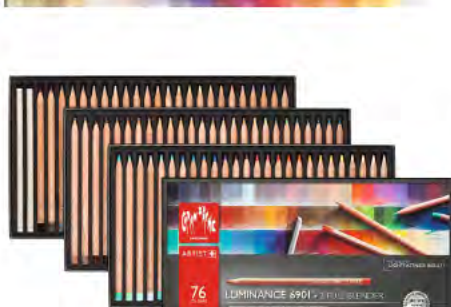

6901.776

6901.776: New assortment of 76 colors

This set contains the complete range of Luminance 6901 as well as 2 FULL BLENDER - Bright Sticks. This additional tool allows for the mixing of colors and making transparency effects. Composed of 80% LFI certified colors; this rich artistic selection of grey shades is for all professionals and artists seeking to exploit the many technical and creative possibilities of this permanent colored pencil.

Cardboard box with 76 Luminance 6901 pencils + 2 Full Blender-Bright Sticks: 009, 508, 507, 495, 808, 504, 004, 002, 803, 902, 093, 862, 802, 842, 872, 832, 732, 041, 571, 083, 112, 630, 129, 095, 866, 906, 407, 046, 069, 065, 077, 876, 836, 034, 036, 037, 548, 039, 846, 736, 846, 736, 025, 015, 470 225, 220, 729, 739, 159, 185, 180, 214, 182, 181, 661, 171, 161, 662, 755, 162, 660, 120, 599, 585, 589, 350, 070, 061, 850, 030, 820, 810, 240, 821, 242, 801, 001