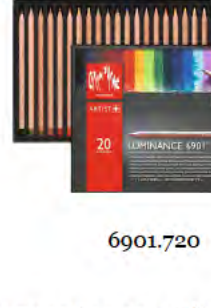

Luminance 6901

[Click to view instructional videos](#)

6901.720

6901.740

6901.776

To guarantee creative professionals the permanence of their artworks, **Luminance 6901** colored pencils combine the highest lightfastness with the smoothness of a permanent lead in **76 colors** and conforming to **ASTM D-6901**. Today, this artists' pencil is like no other as it offers a new and resolutely modern package in revised assortment quantities. This is an invitation to discover the secret of the light loving colors of Caran d'Ache.

Caran d'Ache:

LUMINANCE 6901

Complies with the highest international standard for lightfastness, ASTM D-6901

76 colors in highly concentrated pigments, available in sets and separate colors

- Permanent, water-resistant leads that lay down smooth.
- 3.8 mm leads have high pigment concentration for bright and intense colors.
- Highly recommended for mixing, blending, shading, burnishing (with or without the use of white pencils) and gradations.
- Uniform color lay down with no "Blooming"
- The round barrel features 8 ply construction for maximum strength and straightness.
- Constructed with premium grade Cedar.
- Certified: FSC, Forrest Stewardship Council.
- Conforms to ASTM D-4236.
- Smooth lead requires the use of a sharp, high quality pencil sharpener.

6901.776

[(click here to enlarge image)](#)

LUMINANCE 6901

Available Assortments:

Item no.
6901.720 - Paper box of 20 colors
6901.740 - Paper box of 40 colors
6901.776 - Paper box of 76 colors
6901.476 - Wood box of 76 colors

Retail open stock displays are available for retailers, call for more information.

[Color Chart (PDF)](#)

6901.476 - LUMINANCE 6901 Wood Box Set - 76 colors + 2 Full Blender - Bright Sticks, 2 GRAFWOOD Graphite Sketch Pencils

[Click to view all wood box gift sets](#)

6901.720