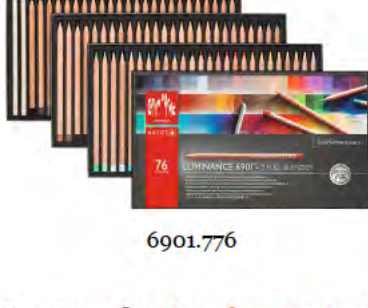

6901.776

To guarantee creative professionals the permanence of their artworks, **Luminance 6901** colored pencils combine the highest lightfastness with the smoothness of a permanent lead in **76 colors** and conforming to **ASTM D-6901**. Today, this artists' pencil is like no other as it offers a new and resolutely modern package in revised assortment quantities. This is an invitation to discover the secret of the light loving colors of Caran d'Ache.

Caran d'Ache:

LUMINANCE 6901

Complies with the highest international standard for lightfastness, ASTM D-6901

76 colors in highly concentrated pigments, available in sets and separate colors

- Permanent, water-resistant leads that lay down smooth.
- 3.8 mm leads have high pigment concentration for bright and intense colors.
- Highly recommended for mixing, blending, shading, burnishing (with or without the use of white pencils) and gradations.
- Uniform color lay down with no "Blooming"
- The round barrel features 8 ply construction for maximum strength and straightness.
- Constructed with premium grade Cedar.
- Certified: FSC, Forrest Stewardship Council.
- Conforms to ASTM D-4236.
- Smooth lead requires the use of a sharp, high quality pencil sharpener.