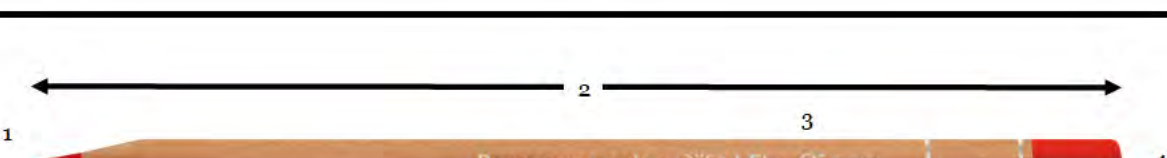

- 1.) 3.8 mm lead, smooth and permanent
- 2.) FSC cedar wood of premium quality, round pencil
- 3.) Indicator of LFI or LFII lightfastness (standard ASTM D-6901)
- 4.) Brilliant pencil cap is true to the color of the lead

Techniques:

Artist's secrets

Nicole Caulfield realizes a technical composition with 3 of Caran d'Ache complementary leads: Supracolor Soft, a watercolor lead, Pablo, a dry permanent lead and Luminance 6901, a smooth and permanent lead.