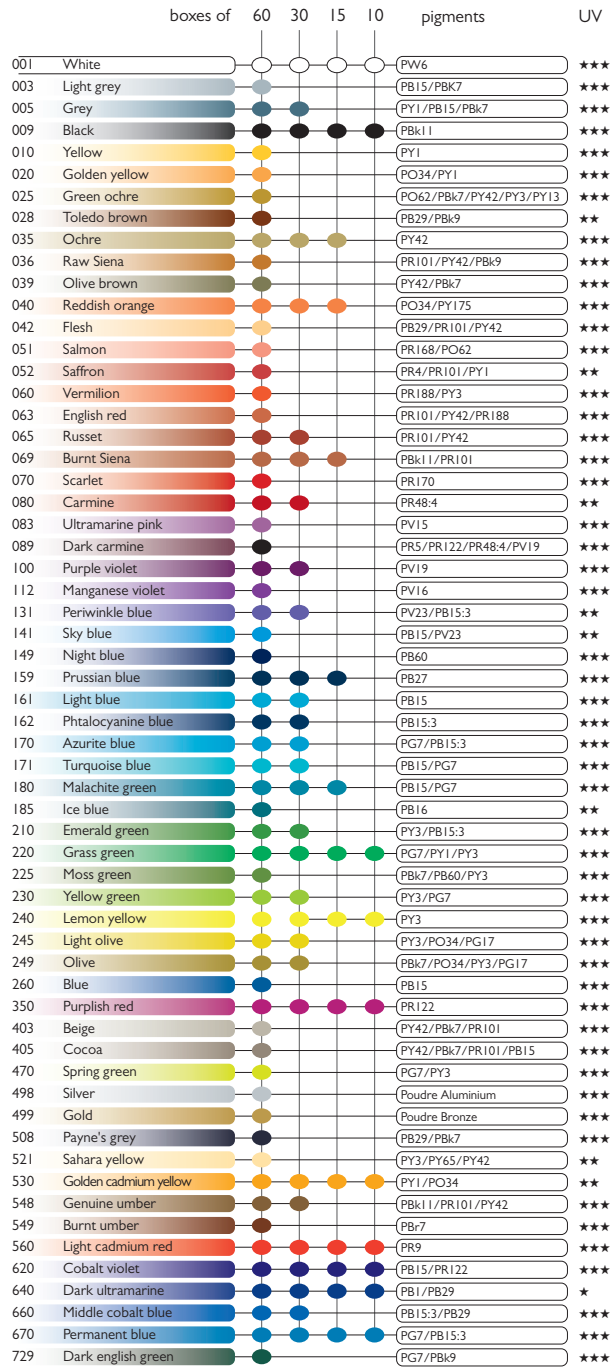

NEOART™ Aquarelle COLOUR CHART

Lightfastness UV/150h
 Excellent ***
 Very good **
 Good *